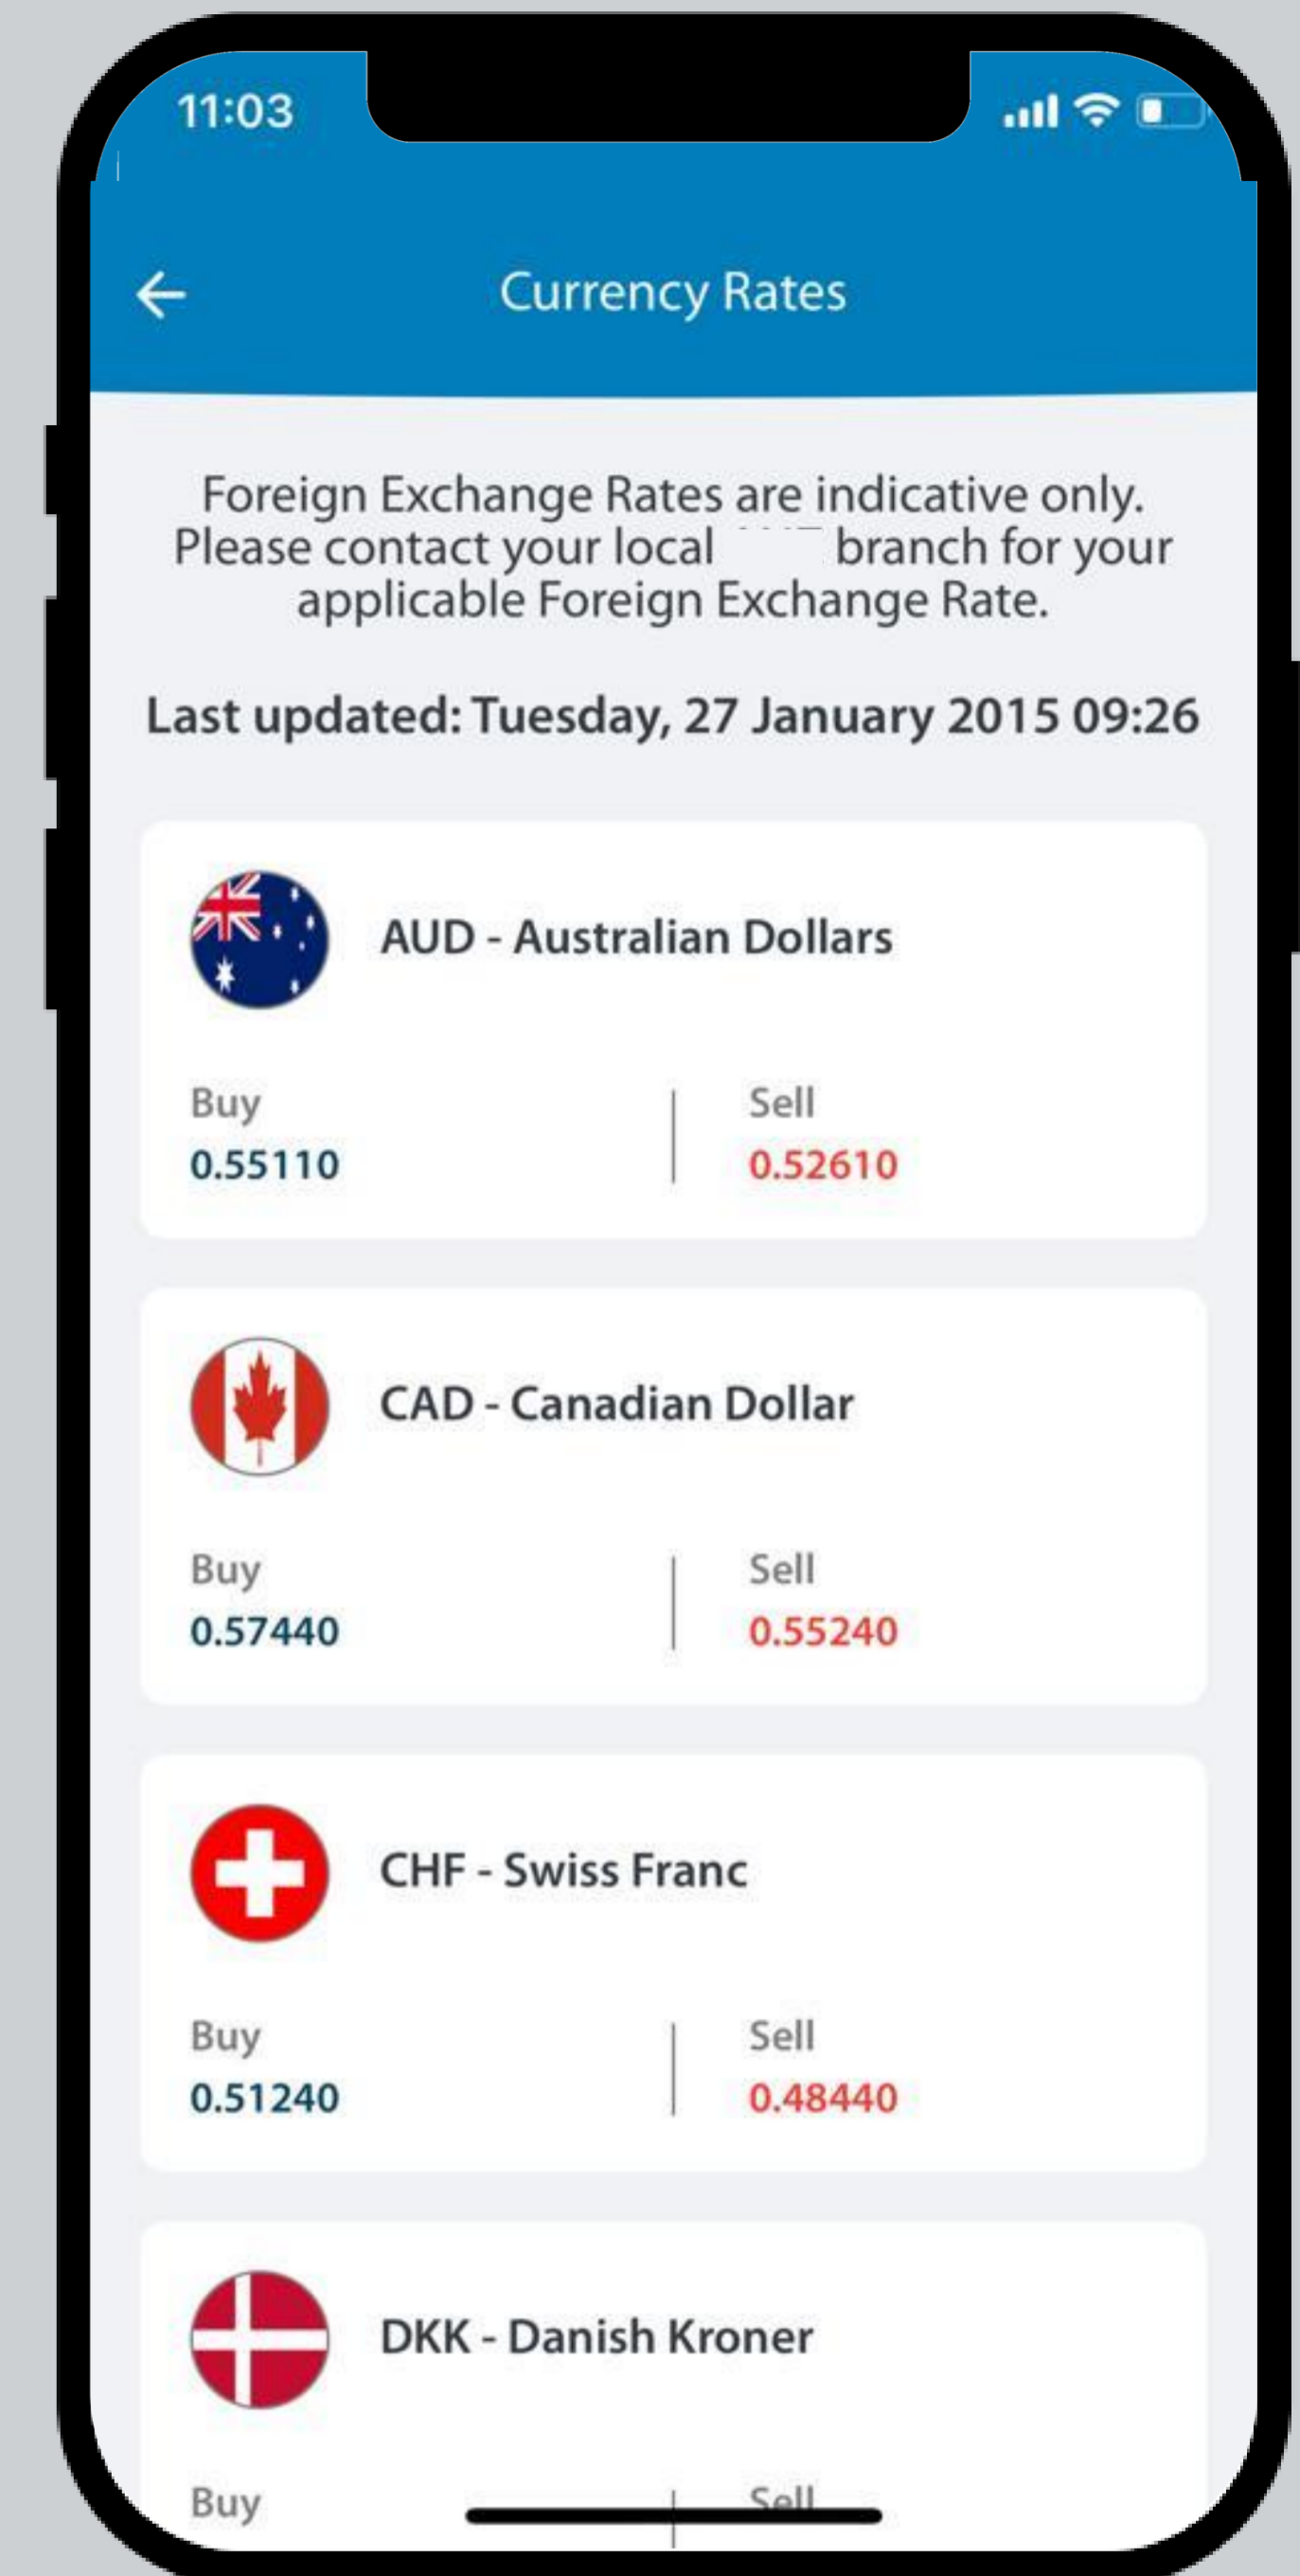

Multi-language support

Currency rate info

White-labeling and customization

DASHBOARD

TRANSFERS

CURRENCY RATES