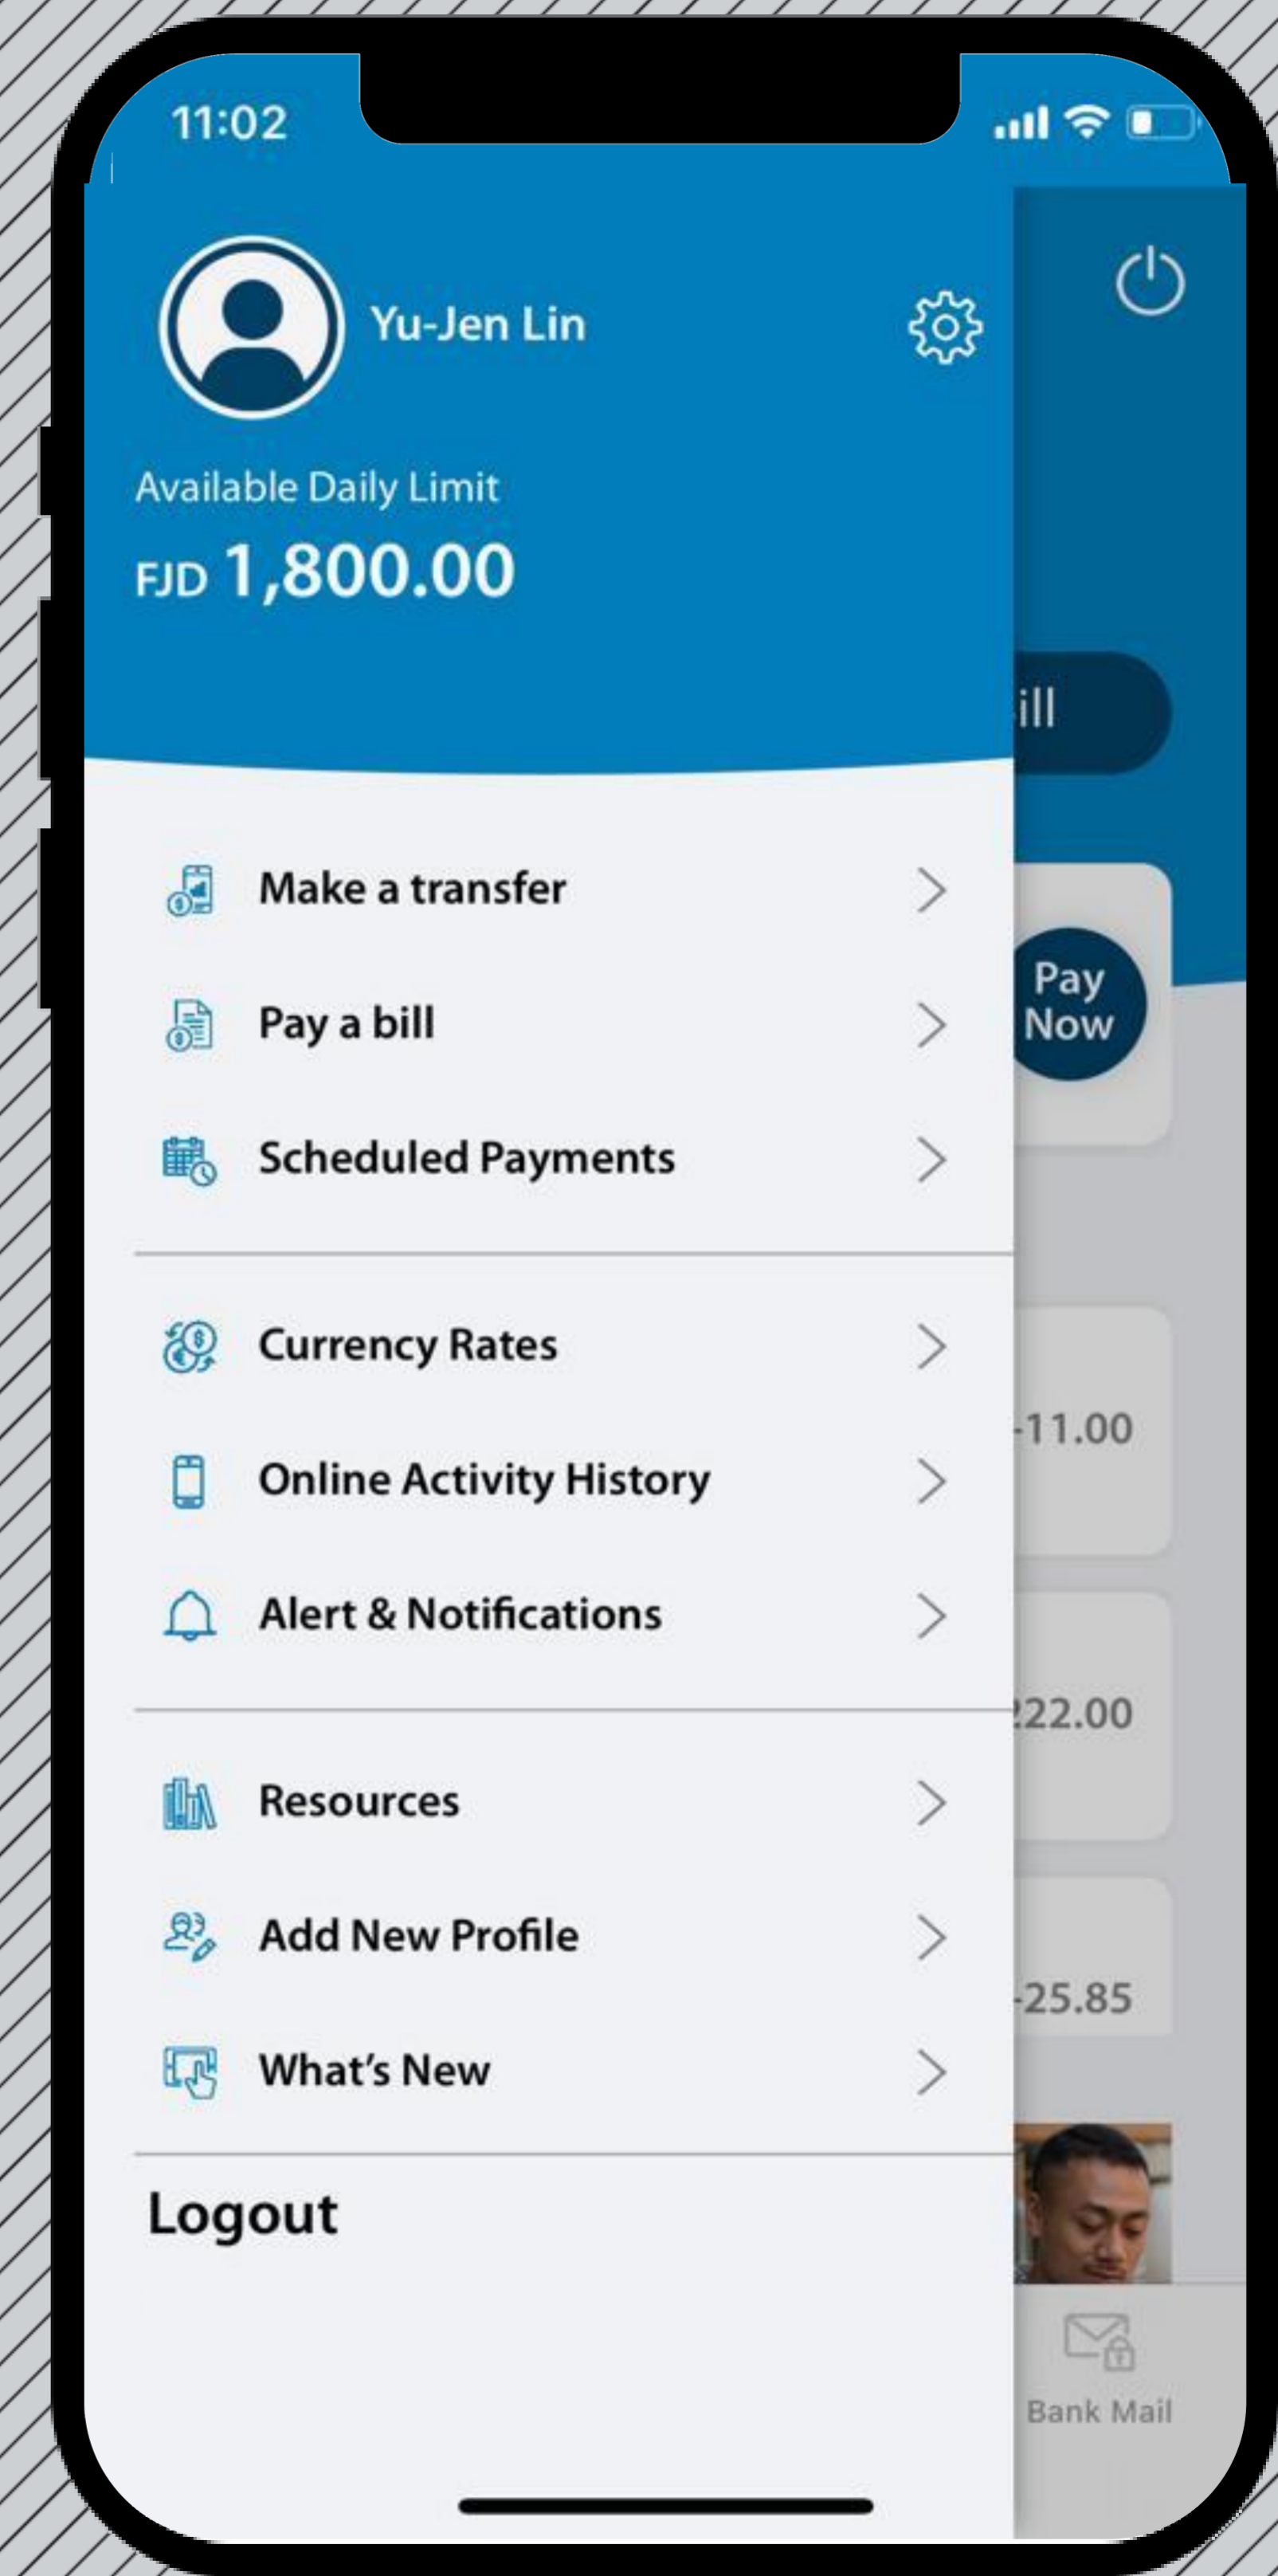

BEAM

THE DIGITAL BANKING MOBILE APP

SWORD
UPGRADE YOUR BUSINESS

Core features

Native Mobile App for iOS and Android

App notifications

Customer Centric features

Check account balance

Accounts, Credit Cards and loans

Process online payments

Local and international transfers

Reports, statements and transaction history

Core banking integration

Initiate bank, loans and other requests

News and promotions section

Multi-language support

Currency rate info

White-labeling and customization

DASHBOARD

TRANSFERS

CURRENCY RATES