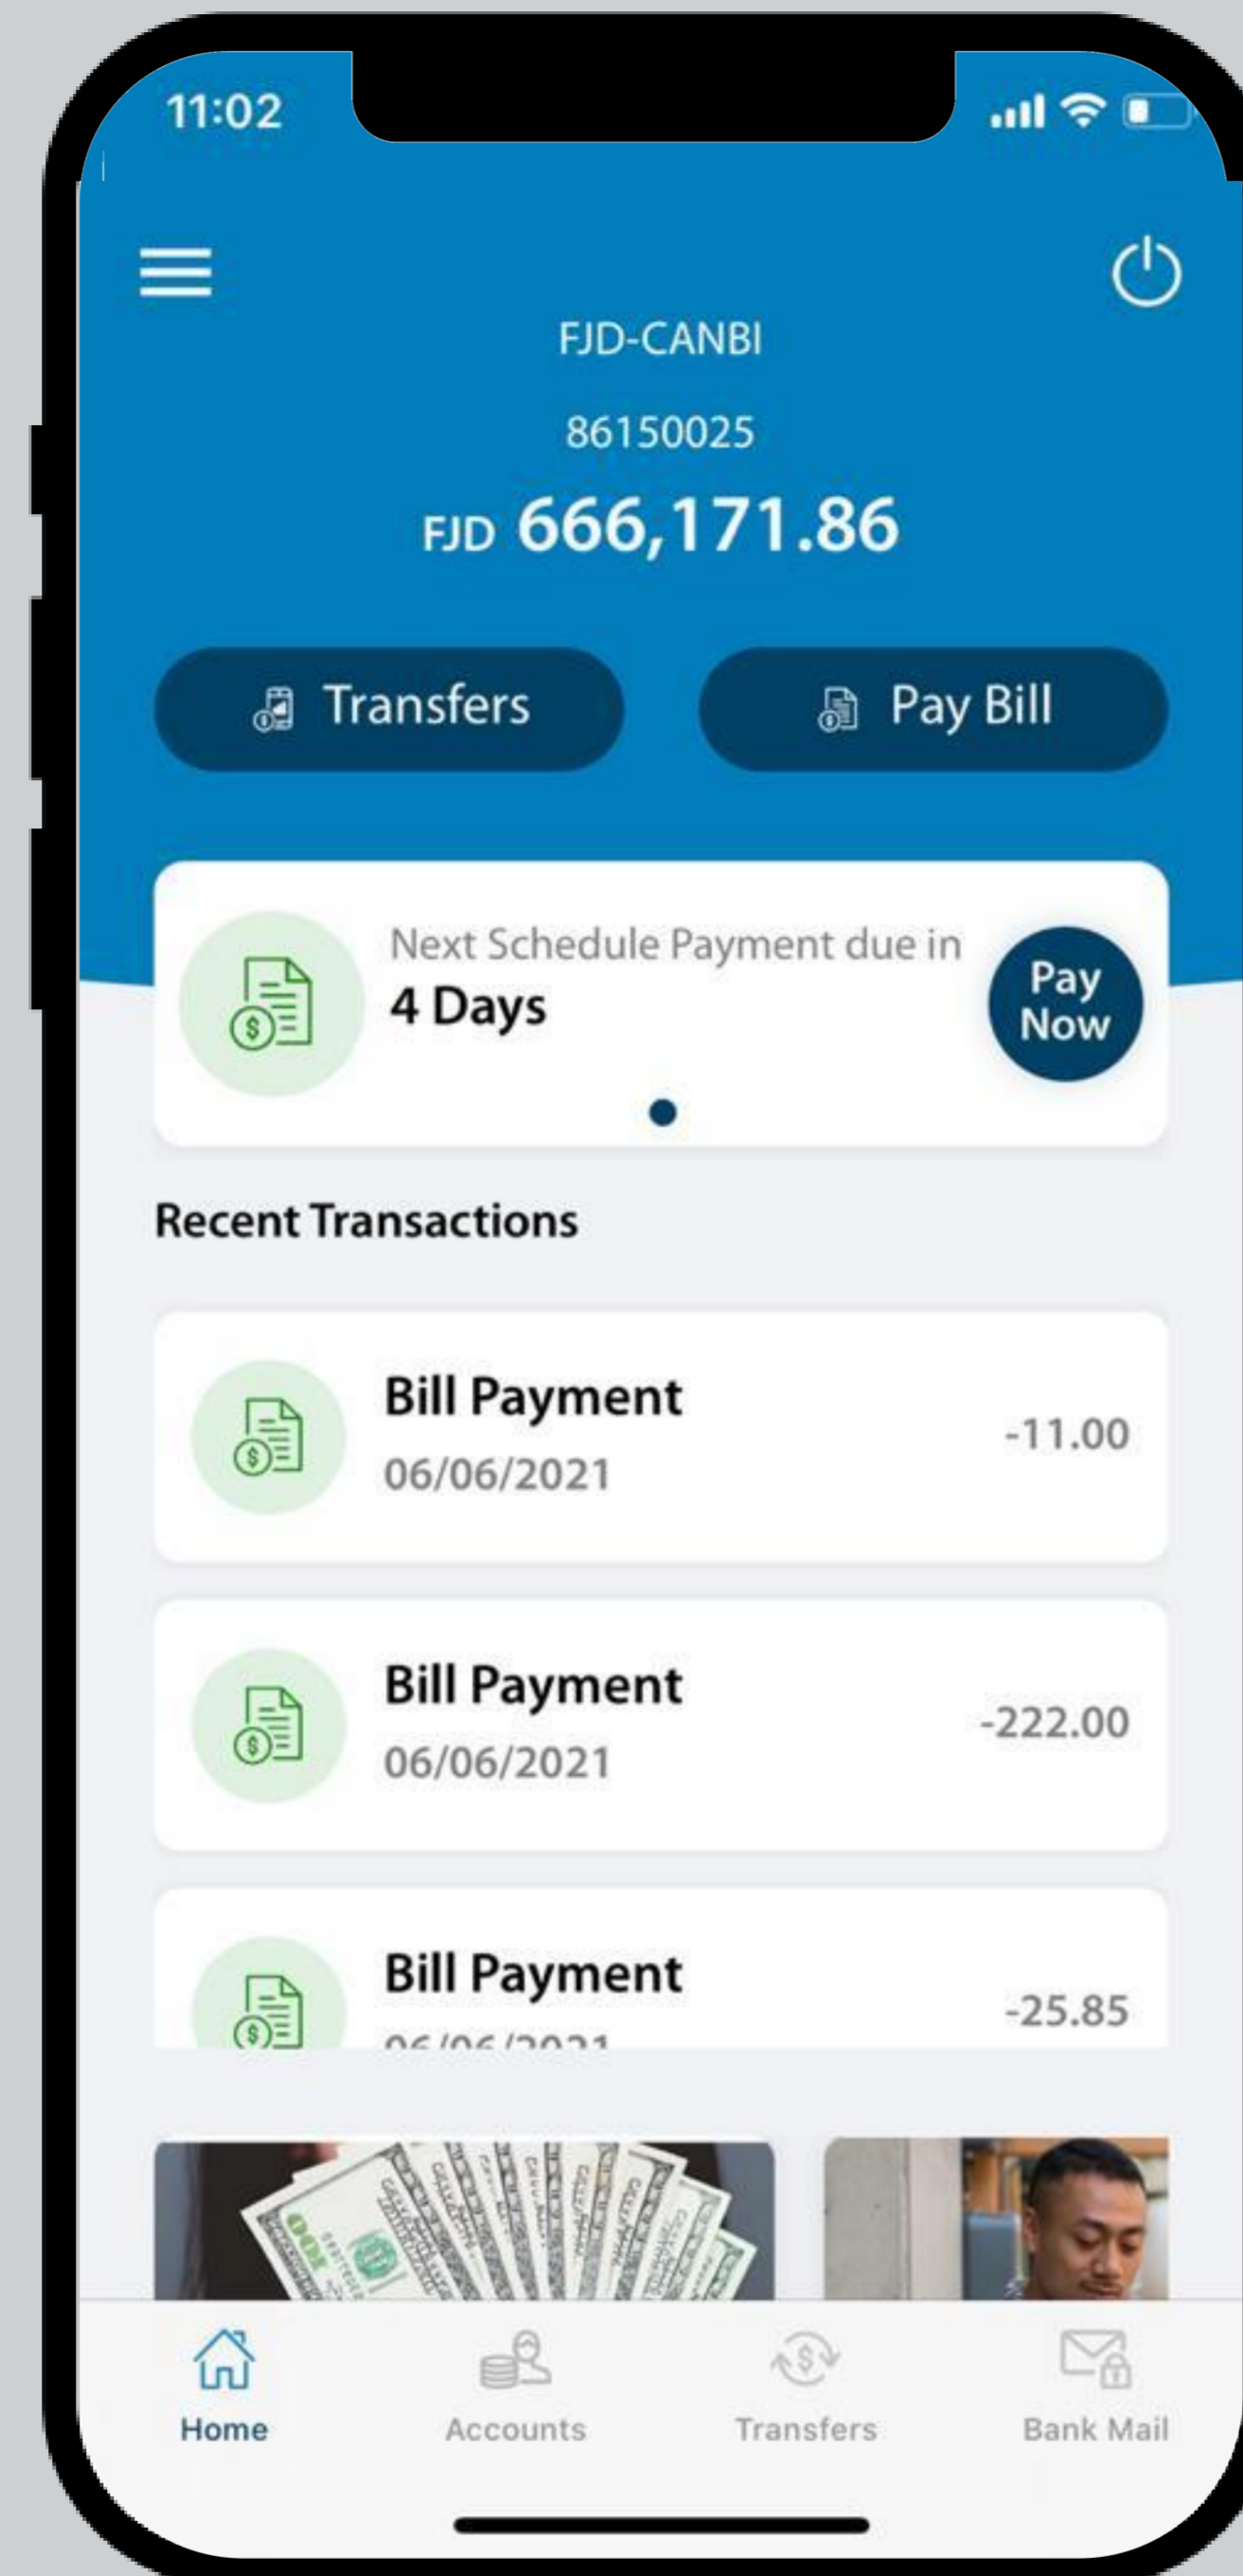

Core features

Native Mobile App for iOS and Android

App notifications

Customer Centric features

Check account balance

Accounts, Credit Cards and loans

Process online payments

Local and international transfers

Reports, statements and transaction history

Core banking integration

Initiate bank, loans and other requests

News and promotions section

Multi-language support

Currency rate info

White-labeling and customization

DASHBOARD